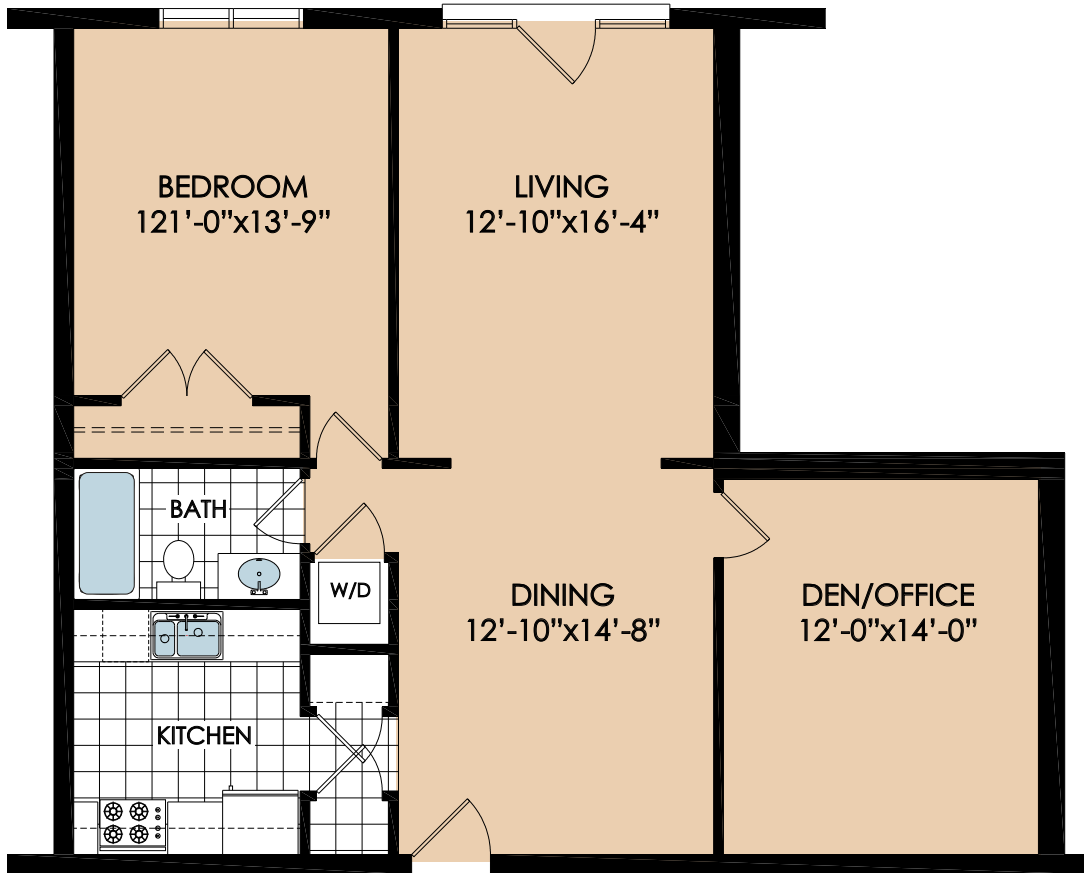

Type 03

Unit Type 03

1,110 sq ft
1 Bedroom w/ Den - 1 Bath

Community Amenities

Fully Equipped Playground
Easy Access to I-81 and I-70
Close to the Valley Mall

Springfield Farms Apartments

415 Baker Hill Lane
Williamsport, MD 21795