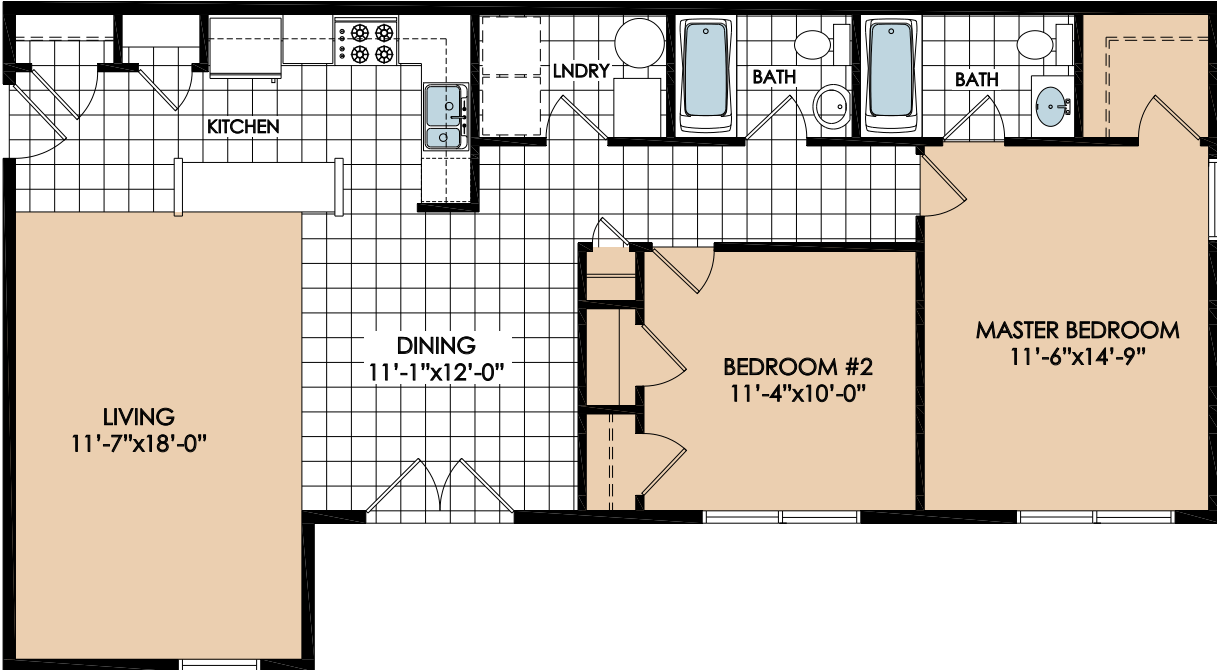

Type 05

Unit Type 05

1,115 sq ft
2 Bedroom - 2 Bath

Community Amenities

Fully Equipped Playground
Easy Access to I-81 and I-70
Close to the Valley Mall

Springfield Farms Apartments

415 Baker Hill Lane
Williamsport, MD 21795