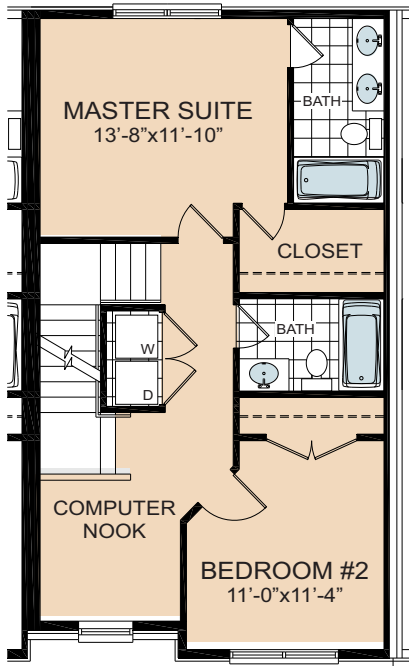

The Adams

The Adams

1,657 sq ft
2 Bedroom w/ Den & Loft
3-1/2 Bath

Community Amenities

Playground Area
BBQ - Area
Easy Access to I-81,
Restaurants and Shops

AVALON TOWNHOMES

4614-A Zana Court
Waynesboro, PA 17268