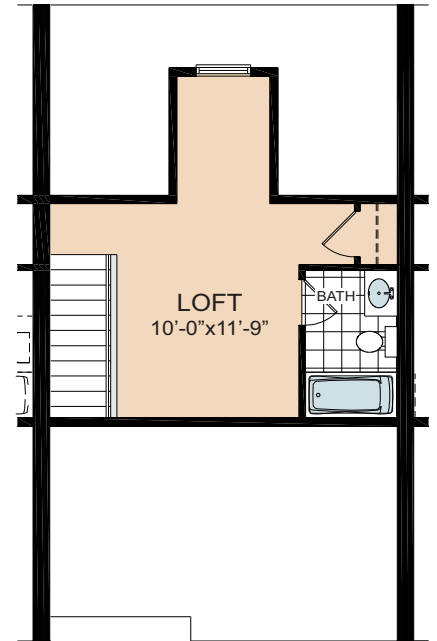

The Adams

The Adams

1,657 sq ft
2 Bedroom w/ Den & Loft
3-1/2 Bath

Community Amenities

Playground Area
BBQ - Area
Easy Access to I-81,
Restaurants and Shops

AVALON TOWNHOMES

4614-A Zana Court
Waynesboro, PA 17268