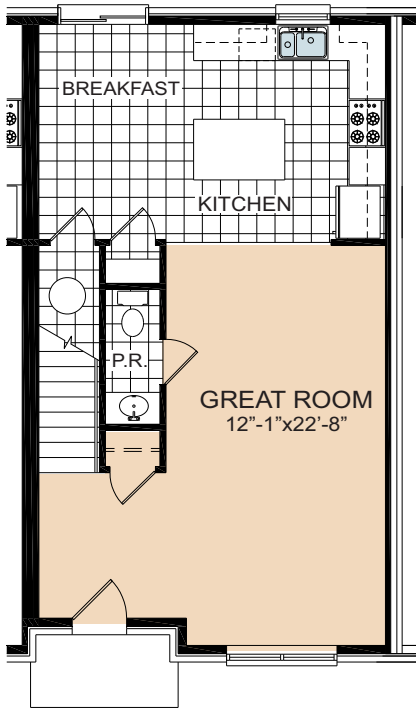

The Adams

The Adams

1,657 sq ft
2 Bedroom w/ Den & Loft
3-1/2 Bath

Community Amenities

Playground Area
BBQ - Area
Easy Access to I-81,
Restaurants and Shops

AVALON TOWNHOMES

4614-A Zana Court
Waynesboro, PA 17268