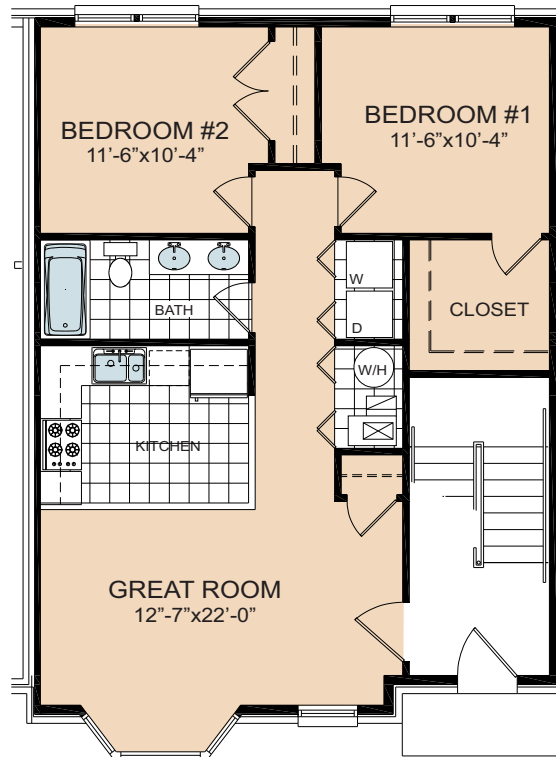

The Benjamin

The Benjamin

797 sq ft

2 Bedroom 1 Bath Condo

Community Amenities

Playground Area

BBQ - Area

Easy Access to I-81,
Restaurants and Shops