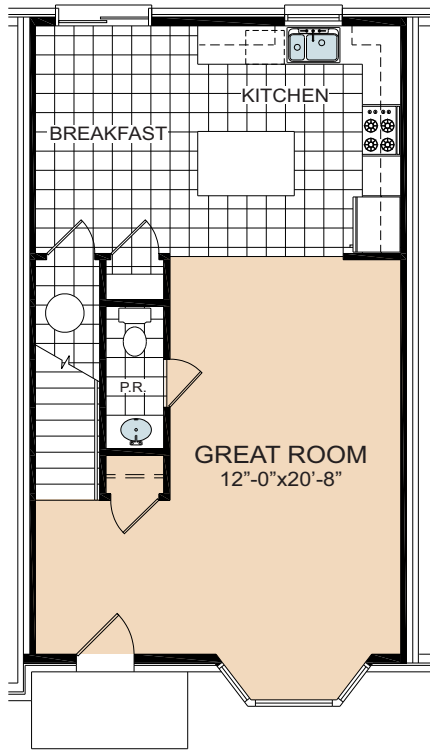

The Franklin

The Franklin

1,317 sq ft
2 Bedroom - 2-1/2 BATH

Community Amenities

Playground Area
BBQ - Area

Easy Access to I-81,
Restaurants and Shops

AVALON TOWNHOMES

4614-A Zana Court
Waynesboro, PA 17268