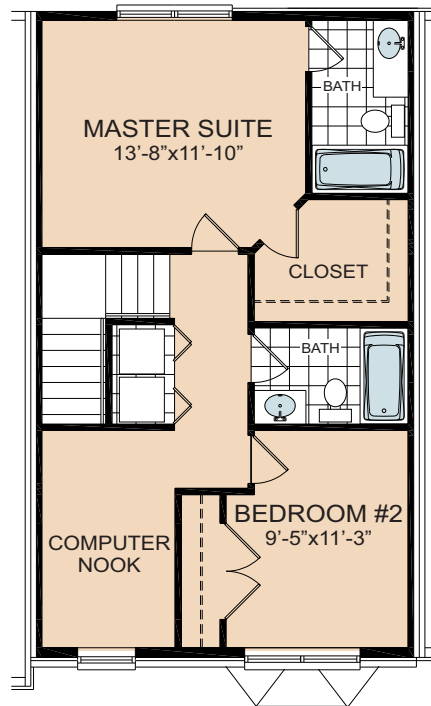

The Franklin

The Franklin

1,317 sq ft
2 Bedroom - 2-1/2 BATH

Community Amenities

Playground Area
BBQ - Area

Easy Access to I-81,
Restaurants and Shops

AVALON TOWNHOMES

4614-A Zana Court
Waynesboro, PA 17268