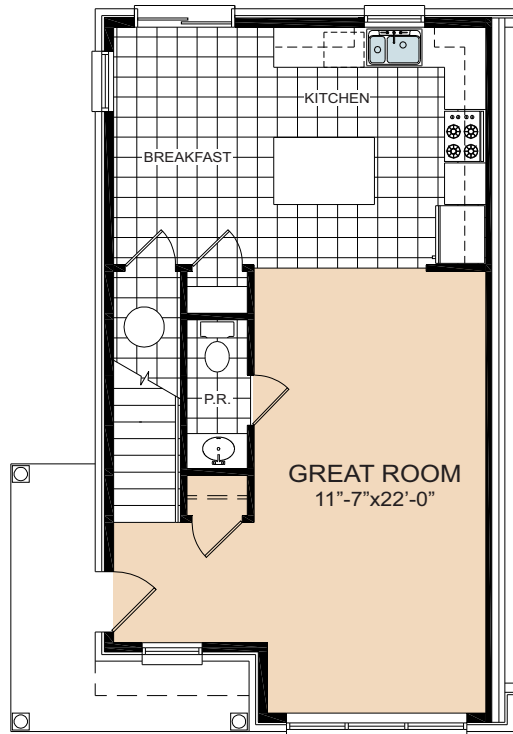

The Jefferson

FIRST FLOOR

SECOND FLOOR

The Jefferson

1,300 sq ft
2 Bedroom - 2 1/2 Baths

Community Amenities

Playground Area
BBQ - Area

Easy Access to I-81,
Restaurants and Shops