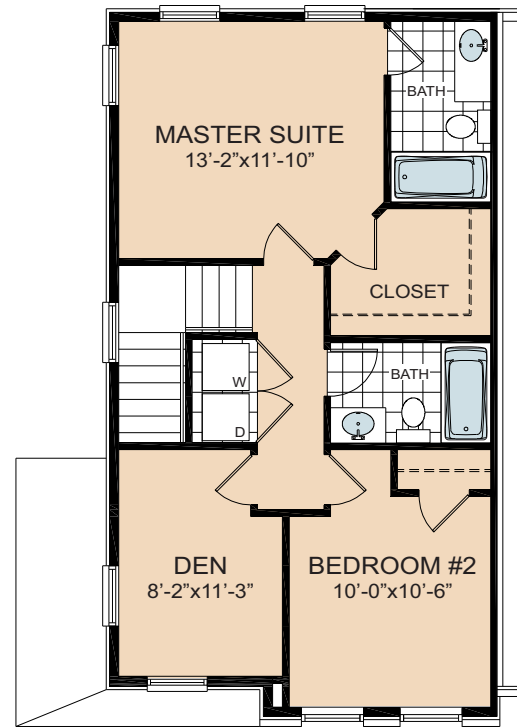

The Jefferson

FIRST FLOOR

SECOND FLOOR

The Jefferson

1,300 sq ft
2 Bedroom - 2 1/2 Baths

Community Amenities

Playground Area
BBQ - Area

Easy Access to I-81,
Restaurants and Shops