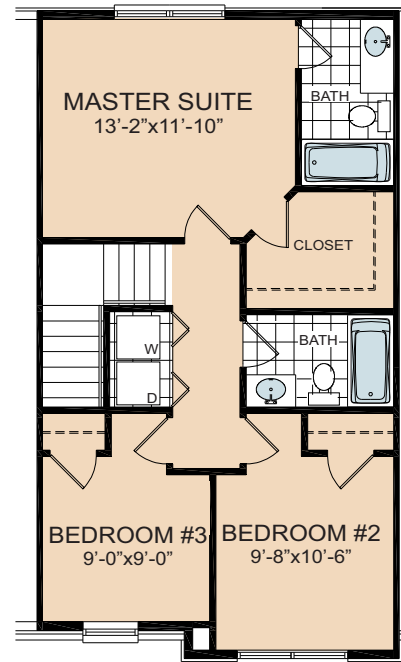

The Washington

FIRST FLOOR

SECOND FLOOR

The Washington

1,346 sq ft
3 Bedroom - 2 1/2 Baths

Community Amenities

Playground Area
BBQ - Area

Easy Access to I-81,
Restaurants and Shops