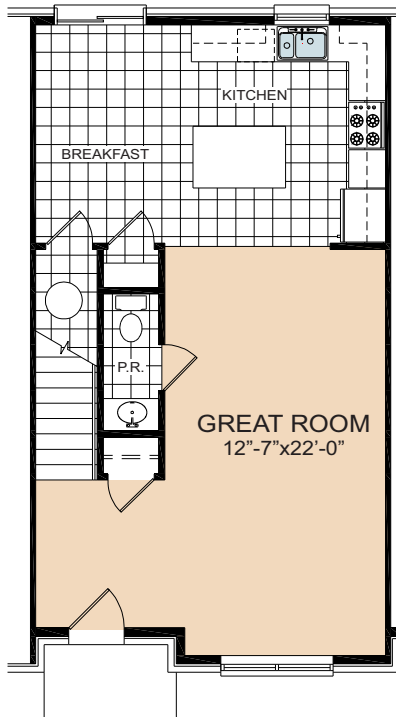

The Washington

FIRST FLOOR

SECOND FLOOR

The Washington

1,346 sq ft
3 Bedroom - 2 1/2 Baths

Community Amenities

Playground Area
BBQ - Area

Easy Access to I-81,
Restaurants and Shops