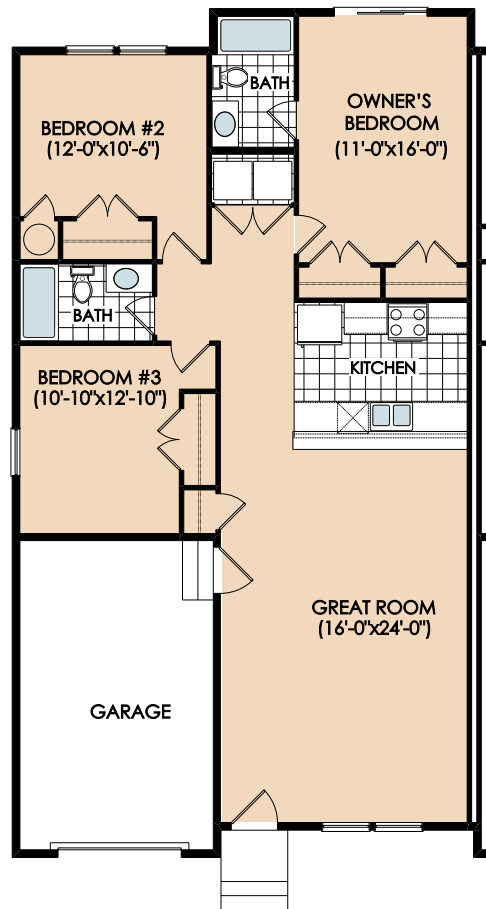

The Villager I

The Villager I

- 3 Bedroom
- 2 Full Bath
- 1 Car Garage
- 1,590 sq ft

Community Amenities

Fully Equipped Playground
Easy Access to I-81
3.5 Miles From
The Chambersburg Mall

Highlands Carriage Homes