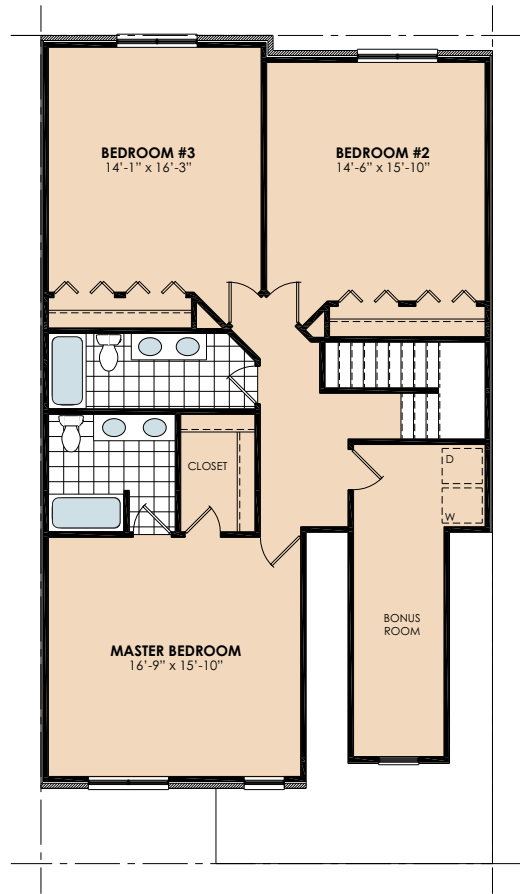

Jade A

Jade A

2,869 sq ft

4 Bedroom - 3 and ½ baths

Community Amenities

Rosewood Pool and Fitness

Outside Pool

24hr Gym