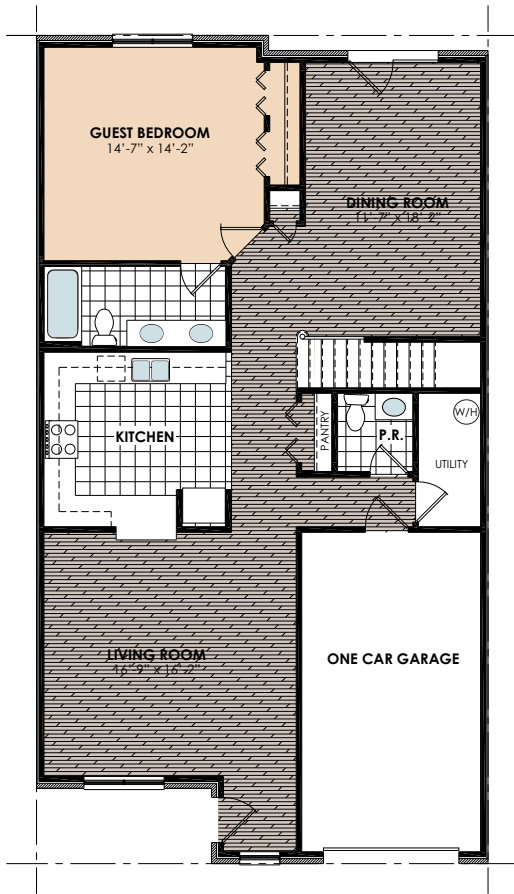

Jade A

Jade A

2,869 sq ft

4 Bedroom - 3 and ½ baths

Community Amenities

Rosewood Pool and Fitness

Outside Pool

24hr Gym