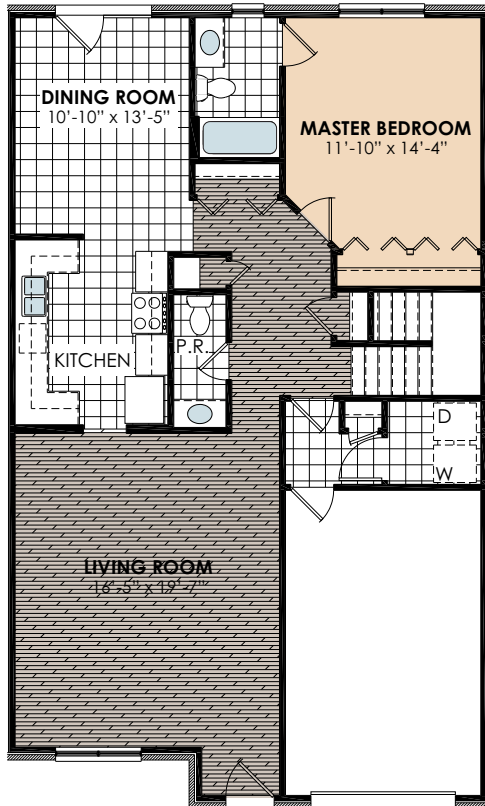

# Jade B

## Jade B

2,374 sq ft

3 Bedroom - 2 and ½ baths