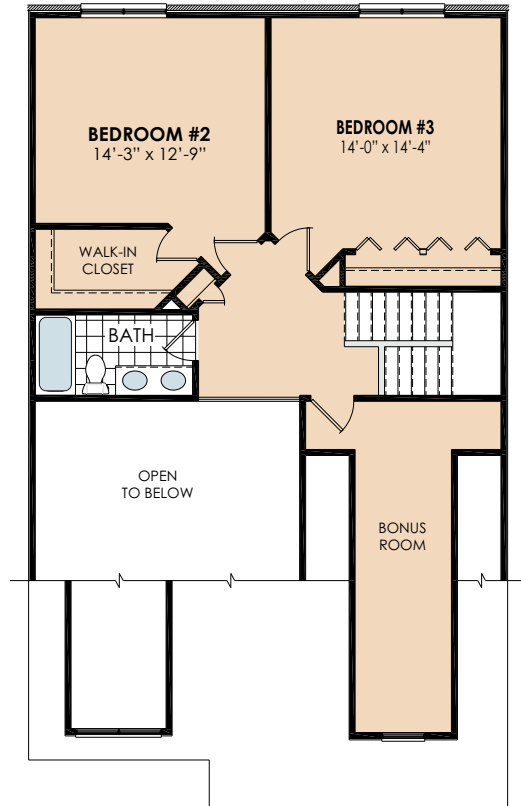

# Jade B

## Jade B

2,374 sq ft

3 Bedroom - 2 and ½ baths