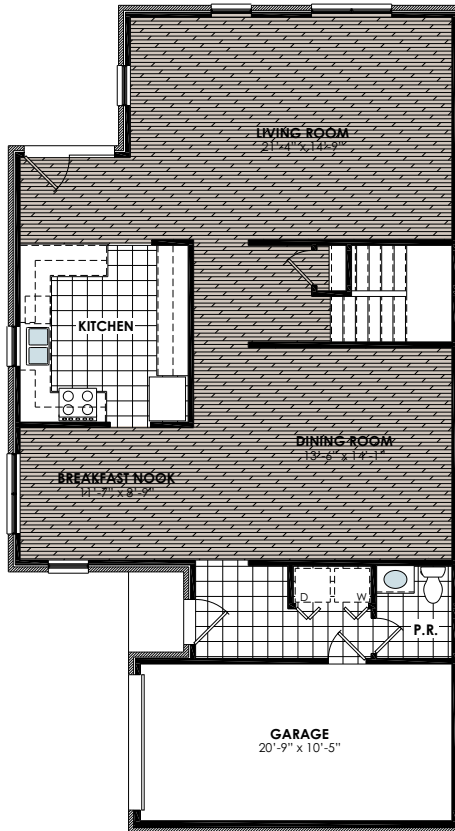

Jade C

Jade C

2,374 sq ft
3 Bedroom - 2 and ½ baths

Community Amenities

Rosewood Pool and Fitness
Outside Pool
24hr Gym
All available to our Patrons

**Membership fees may apply.*

JADE LANDING TOWNHOMES

Rosewood Village
Jade Court - Hagerstown, MD 21742