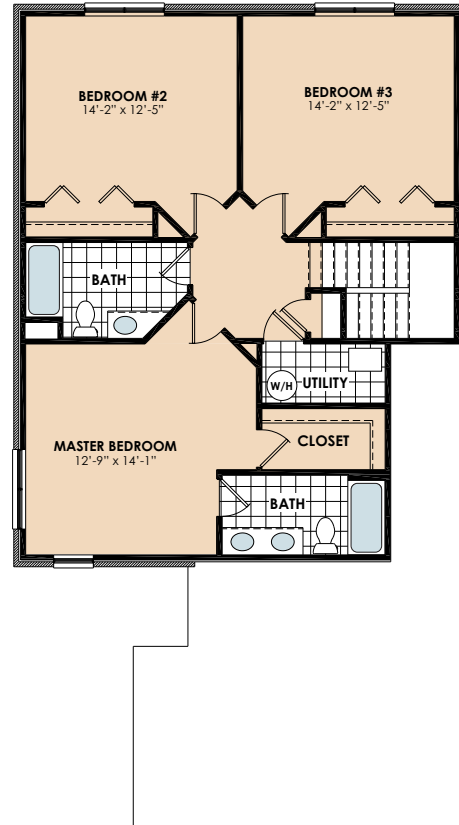

Jade C

Jade C

2,374 sq ft
3 Bedroom - 2 and ½ baths

Community Amenities

Rosewood Pool and Fitness
Outside Pool
24hr Gym
All available to our Patrons

**Membership fees may apply.*

JADE LANDING TOWNHOMES

Rosewood Village
Jade Court - Hagerstown, MD 21742