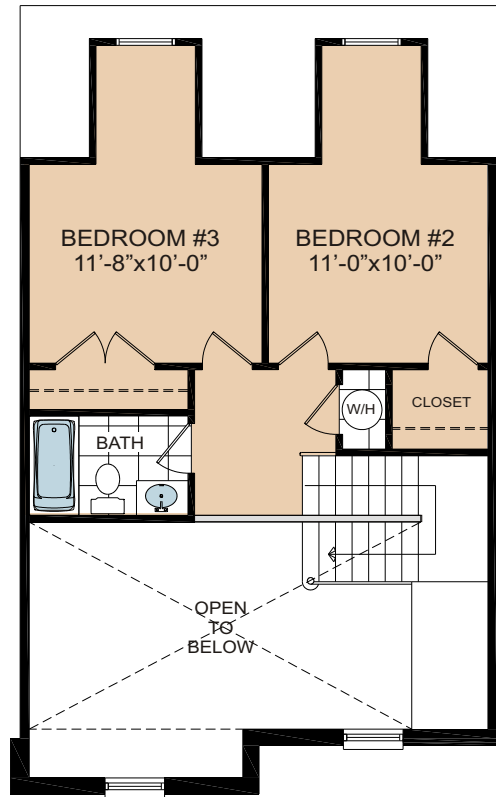

The Florence

The Florence

1,405 sq ft
3 Bedroom - 2-1/2 Bath

Community Amenities

Rosewood Pool and Fitness
Outside Pool
State of the Art Gym
All available to our Patrons

**Membership fees may apply.*

ASHFIELD TOWNHOMES