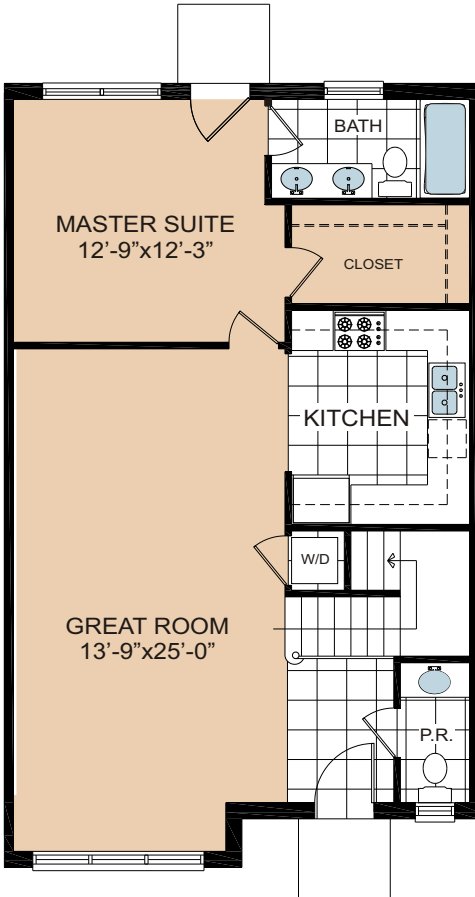

The Florence

The Florence

1,405 sq ft
3 Bedroom - 2-1/2 Bath

Community Amenities

Rosewood Pool and Fitness
Outside Pool
State of the Art Gym
All available to our Patrons

**Membership fees may apply.*

ASHFIELD TOWNHOMES