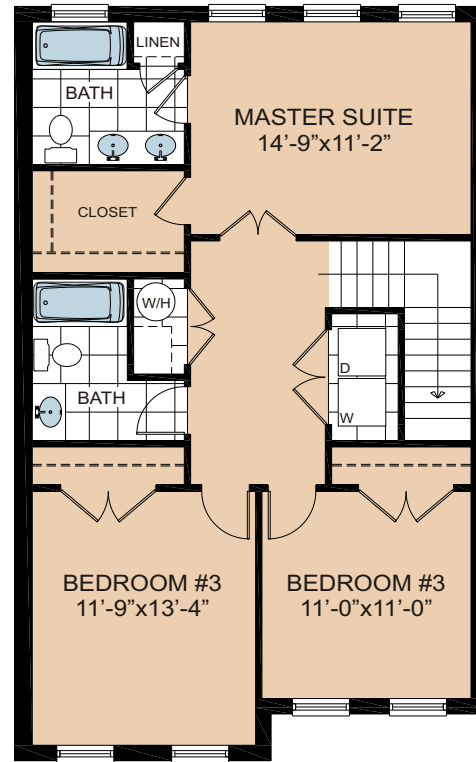

The Naples

The Naples

1,760 sq ft
3 Bedroom - 2-1/2 Bath

Community Amenities

Rosewood Pool and Fitness
Outside Pool
State of the Art Gym
All available to our Patrons

**Membership fees may apply.*

ASHFIELD TOWNHOMES