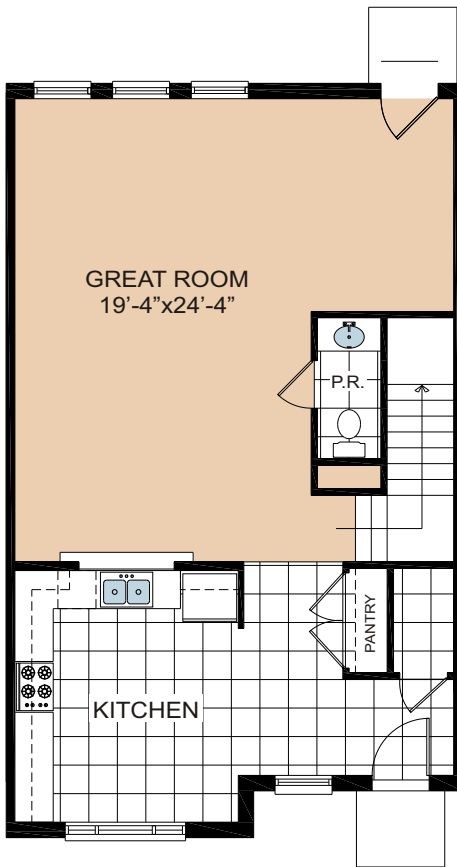

The Naples

The Naples

1,760 sq ft
3 Bedroom - 2-1/2 Bath

Community Amenities

Rosewood Pool and Fitness
Outside Pool
State of the Art Gym
All available to our Patrons

**Membership fees may apply.*

ASHFIELD TOWNHOMES