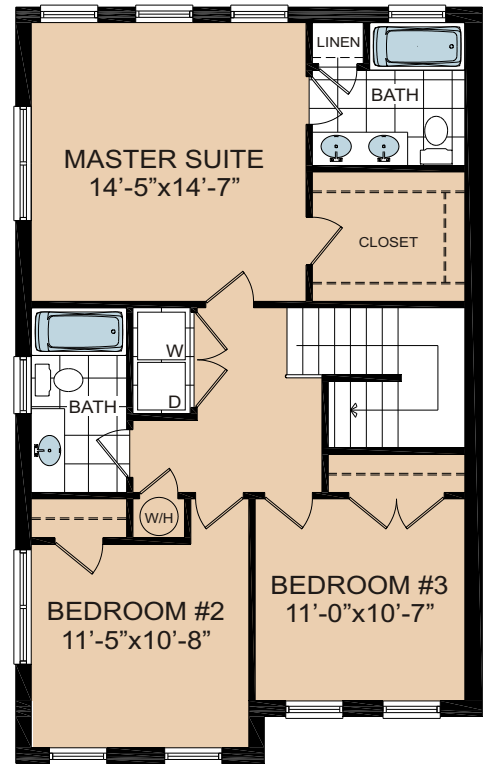

The Venice

The Venice

1,850 sq ft
3 Bedroom - 2-1/2 Bath

Community Amenities

Rosewood Pool and Fitness
Outside Pool
State of the Art Gym
All available to our Patrons

**Membership fees may apply.*

ASHFIELD TOWNHOMES