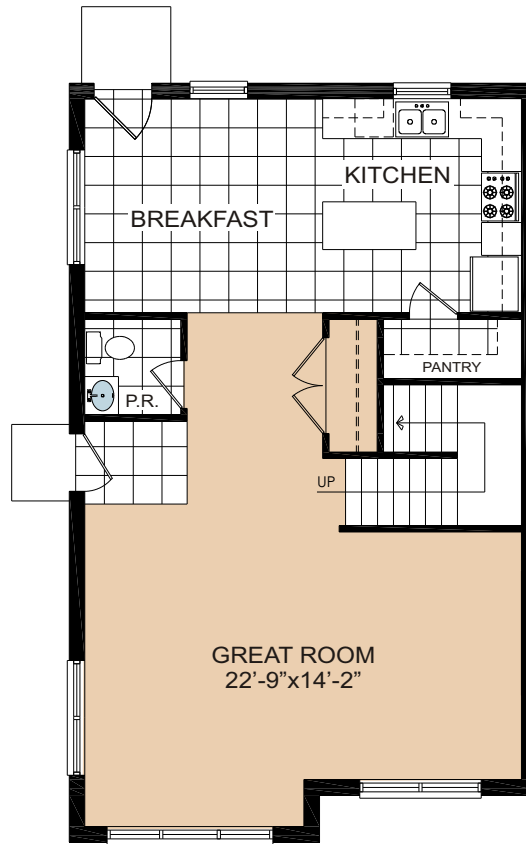

The Venice

The Venice

1,850 sq ft
3 Bedroom - 2-1/2 Bath

Community Amenities

Rosewood Pool and Fitness
Outside Pool
State of the Art Gym
All available to our Patrons

**Membership fees may apply.*

ASHFIELD TOWNHOMES