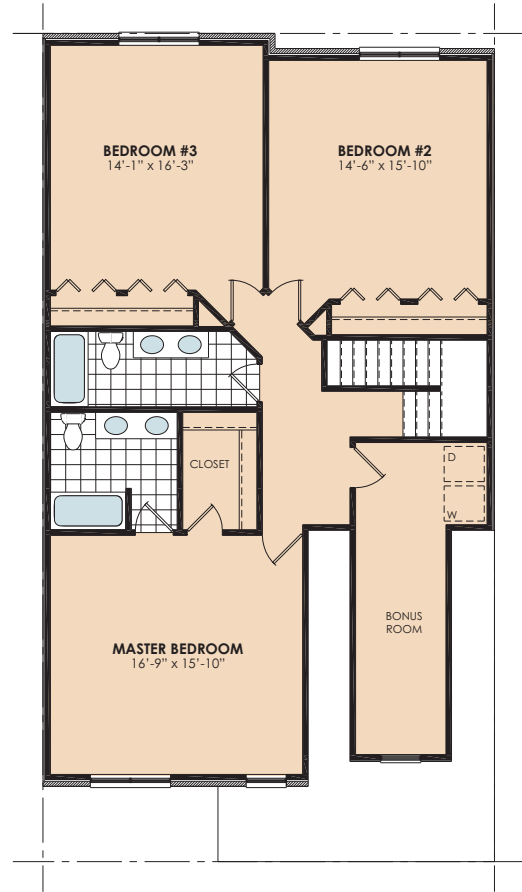

Jade 13

Jade 13

2,869 sq ft
4 Bedroom - 3 and ½ baths

Community Amenities

Rosewood Pool and Fitness
Outside Pool
24hr Gym
All available to our Patrons
**Membership fees may apply.*

JADE LANDING TOWNHOMES
Rosewood Village
20321 The Gardens - Hagerstown, MD 21742