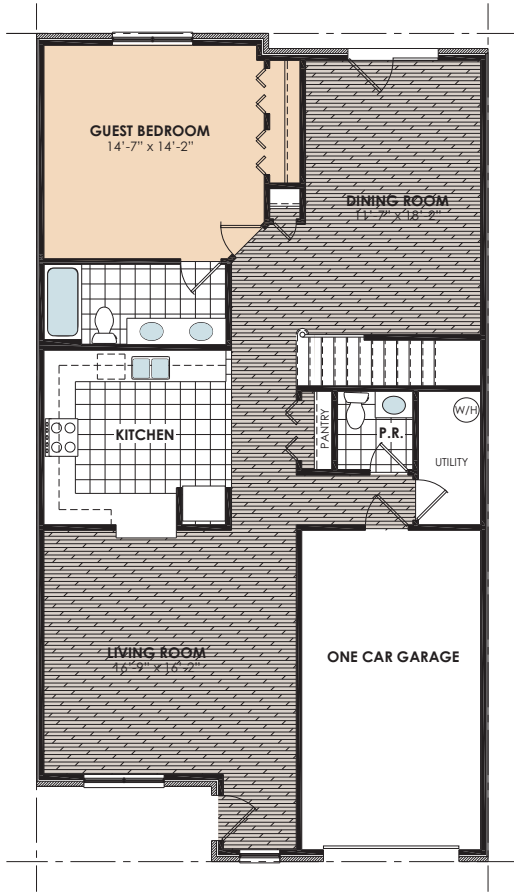

Jade 13

Jade 13

2,869 sq ft
4 Bedroom - 3 and ½ baths

Community Amenities

Rosewood Pool and Fitness
Outside Pool
24hr Gym
All available to our Patrons
**Membership fees may apply.*

JADE LANDING TOWNHOMES
Rosewood Village
20321 The Gardens - Hagerstown, MD 21742