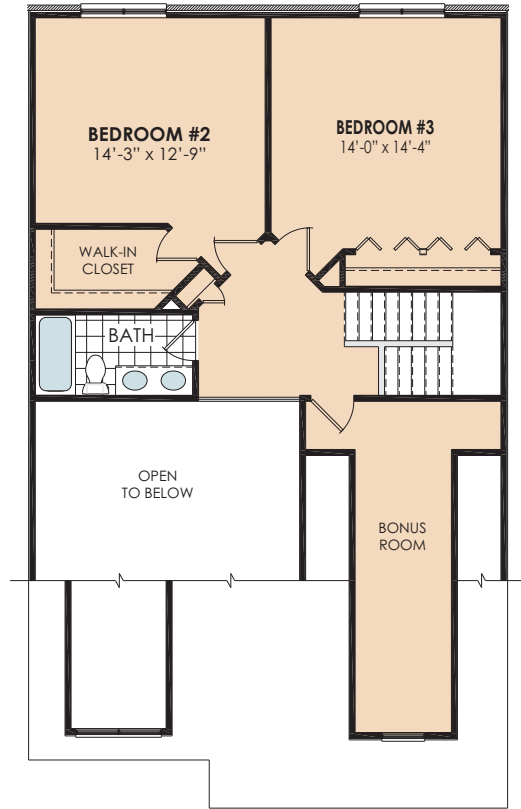

Jade 22

Jade 22

2,374 sq ft
3 Bedroom - 2 and ½ baths

Community Amenities

Rosewood Pool and Fitness
Outside Pool
24hr Gym
All available to our Patrons

**Membership fees may apply.*

JADE LANDING TOWNHOMES

Rosewood Village
20321 The Gardens - Hagerstown, MD 21742