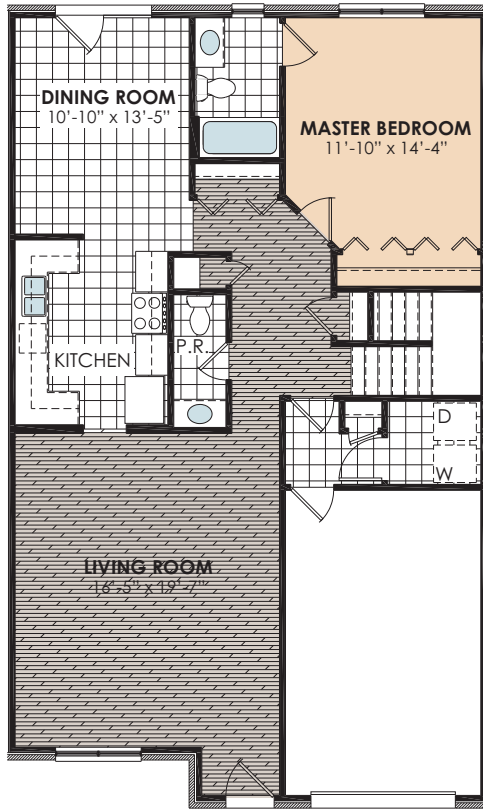

Jade 22

Jade 22

2,374 sq ft
3 Bedroom - 2 and ½ baths

Community Amenities

Rosewood Pool and Fitness
Outside Pool
24hr Gym
All available to our Patrons

**Membership fees may apply.*

JADE LANDING TOWNHOMES

Rosewood Village
20321 The Gardens - Hagerstown, MD 21742