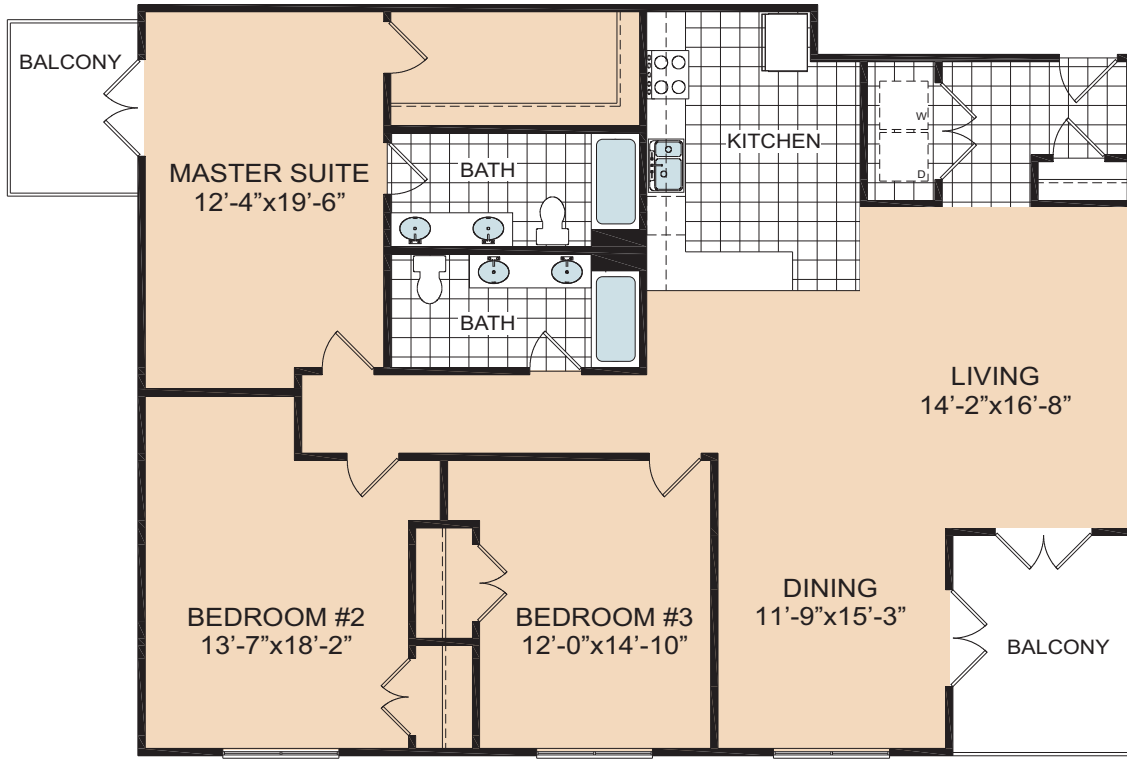

Type C Unit

Type C Unit

1,850 sq ft
3 Bedroom - 2 Bath

Community Amenities

Rosewood Pool and Fitness
Outside Pool
24hr Gym
All available to our Patrons

**Membership fees may apply.*

THE GRAND

Rosewood Village
20321 The Gardens - Hagerstown, MD 21742