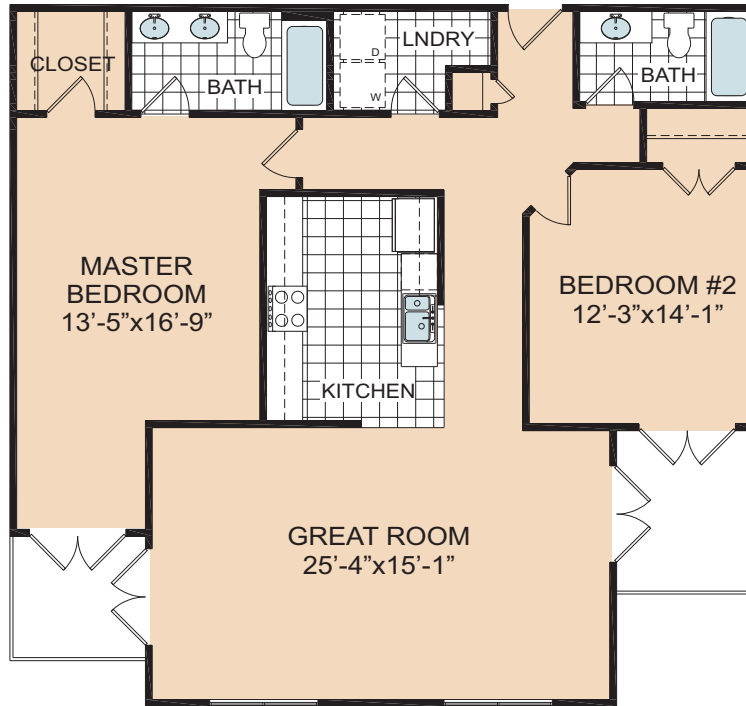

Type E Unit

Type E Unit

1,418 sq ft
2 Bedroom - 2 Bath

Community Amenities

Rosewood Pool and Fitness
Outside Pool
24hr Gym
All available to our Patrons

**Membership fees may apply.*

THE GRAND

Rosewood Village
20321 The Gardens - Hagerstown, MD 21742