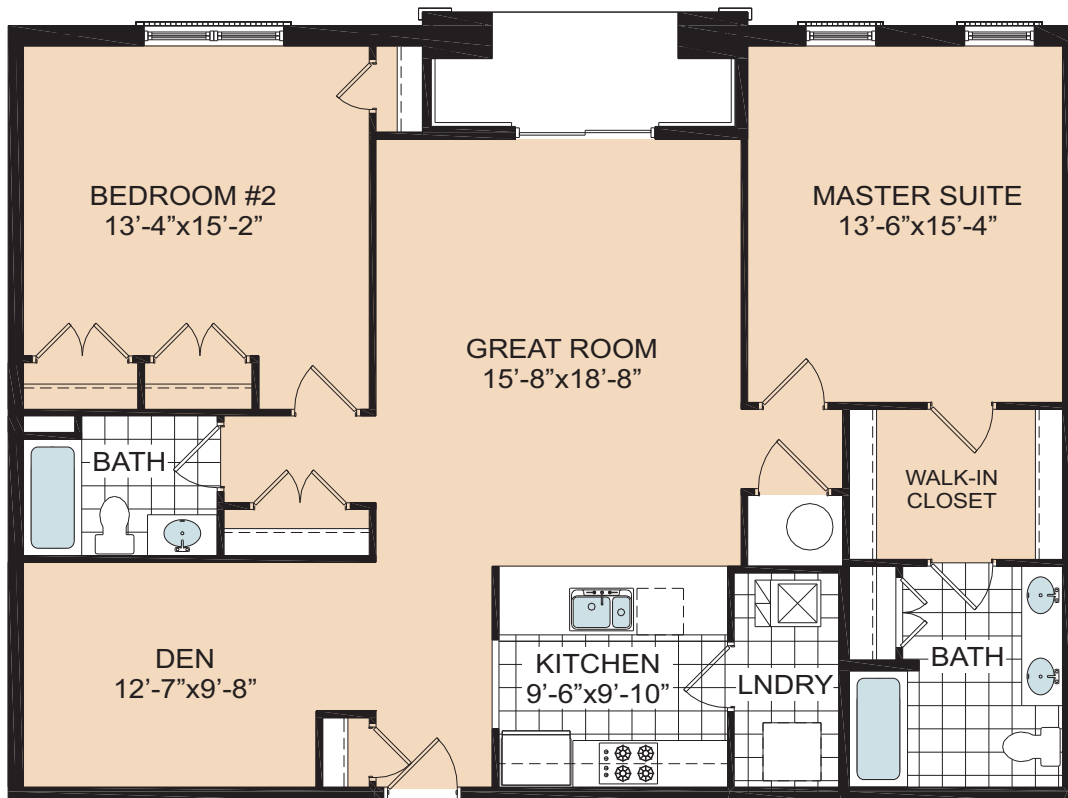

The Edgewood

The Edgewood

1,448 sq ft
2 Bedroom - 2 Bath & Den

Community Amenities

Rosewood Pool and Fitness
Outside Pool
24hr Gym
All available to our Patrons

**Membership fees may apply.*

THE GRAND II

Rosewood Village
20321 The Gardens - Hagerstown, MD 21742