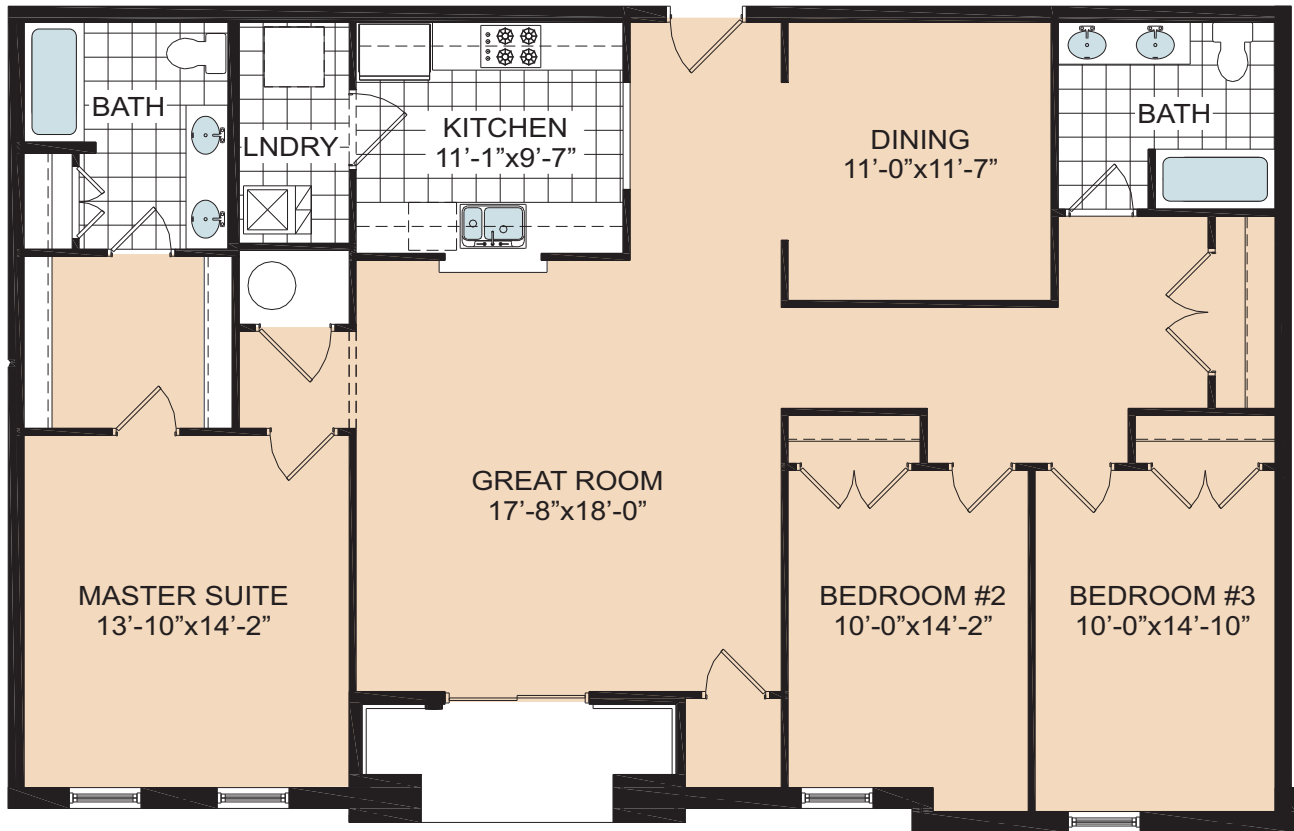

The Woodcrest

The Woodcrest

1,701 sq ft
3 Bedroom - 2 Bath
Separate Dining Room

Community Amenities

Rosewood Pool and Fitness
Outside Pool
24hr Gym
All available to our Patrons

**Membership fees may apply.*