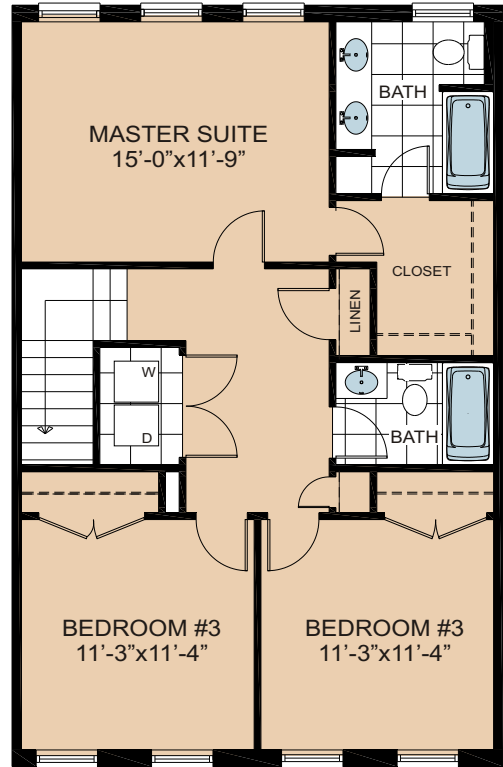

The Milan

The Milan

1,760 sq ft
3 Bedroom - 2-1/2 Bath

Community Amenities

Rosewood Pool and Fitness
Outside Pool
State of the Art Gym
All available to our Patrons

**Membership fees may apply.*

ASHFIELD TOWNHOMES