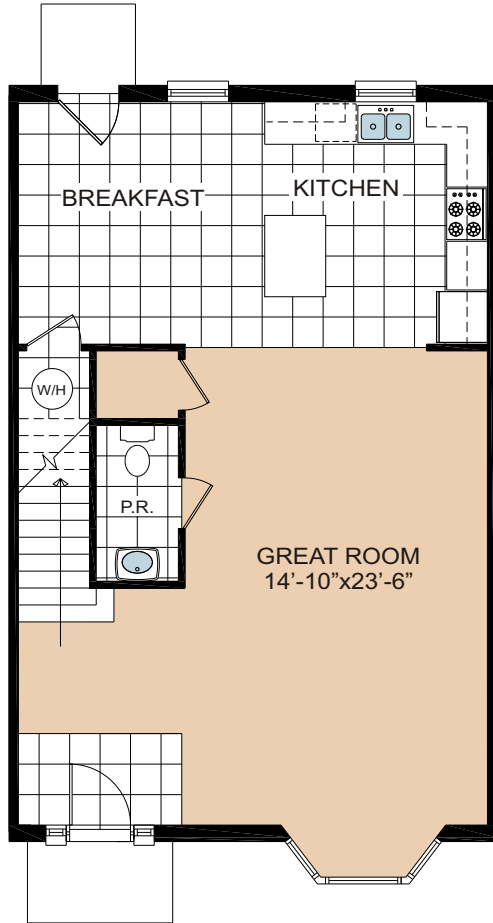

The Milan

The Milan

1,760 sq ft
3 Bedroom - 2-1/2 Bath

Community Amenities

Rosewood Pool and Fitness
Outside Pool
State of the Art Gym
All available to our Patrons

**Membership fees may apply.*

ASHFIELD TOWNHOMES