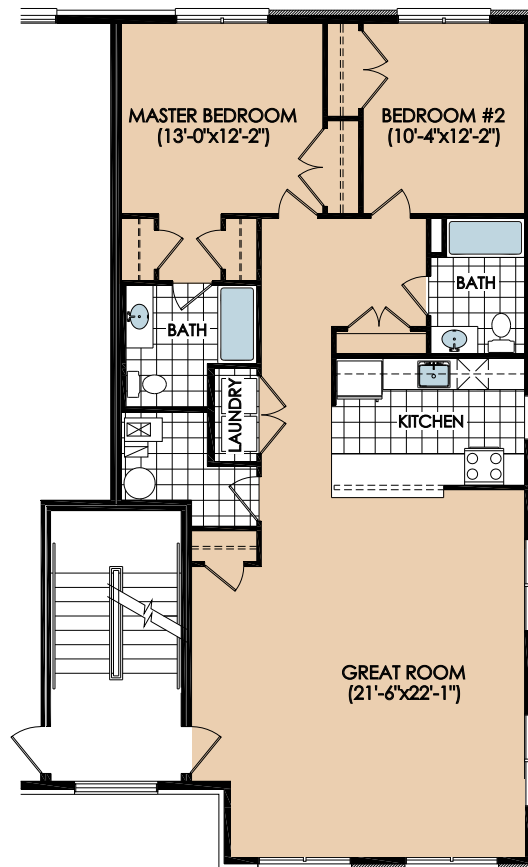

Shippensburg Commons

Location...Location...Location

Walking distances to Shopping,
Restaurants, and more.
Less than 2 miles from the campus of
Shippensburg University

Shippensburg Commons

1,320 sq. ft. 2 bedroom
2 bath unit