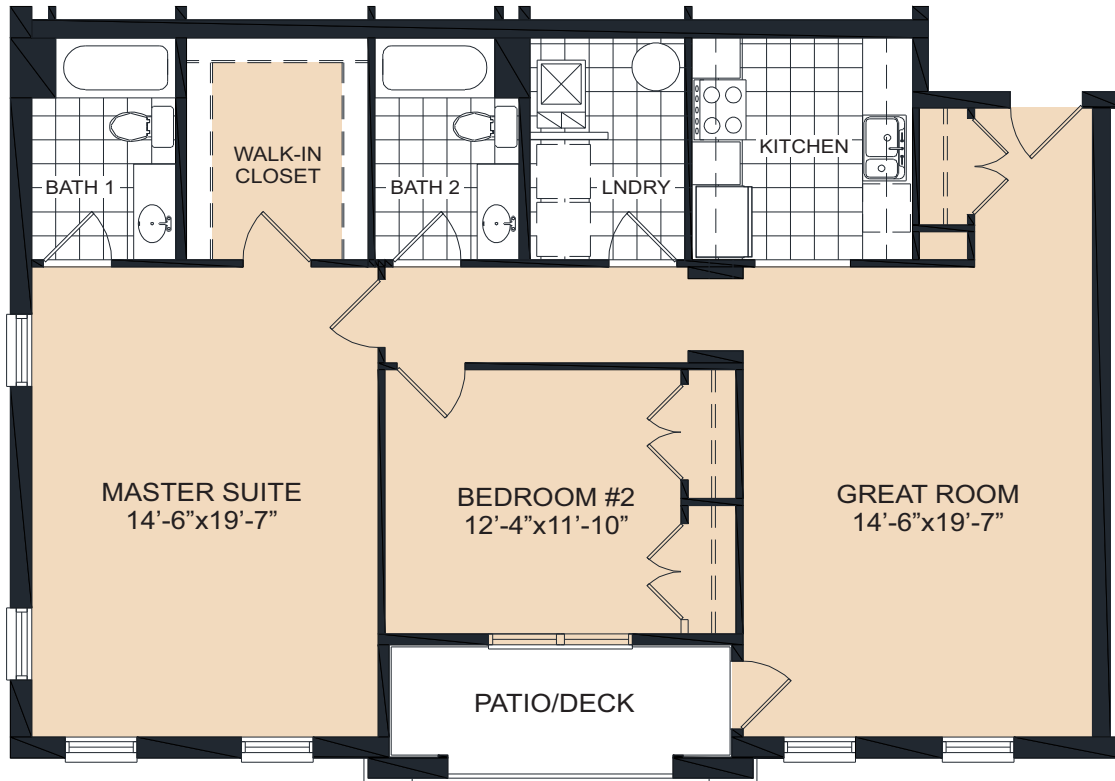

The View 1

The View 1

1,260 sq ft
2 Bedroom - 2 Bath

Community Amenities

Hagerstown Sports Club & Fitness
Outside Pool
24hr Gym
All available to our Patrons

**Membership fees may apply.*

THE VIEW

Rosewood Village
20308 The Gardens - Hagerstown, MD 21742