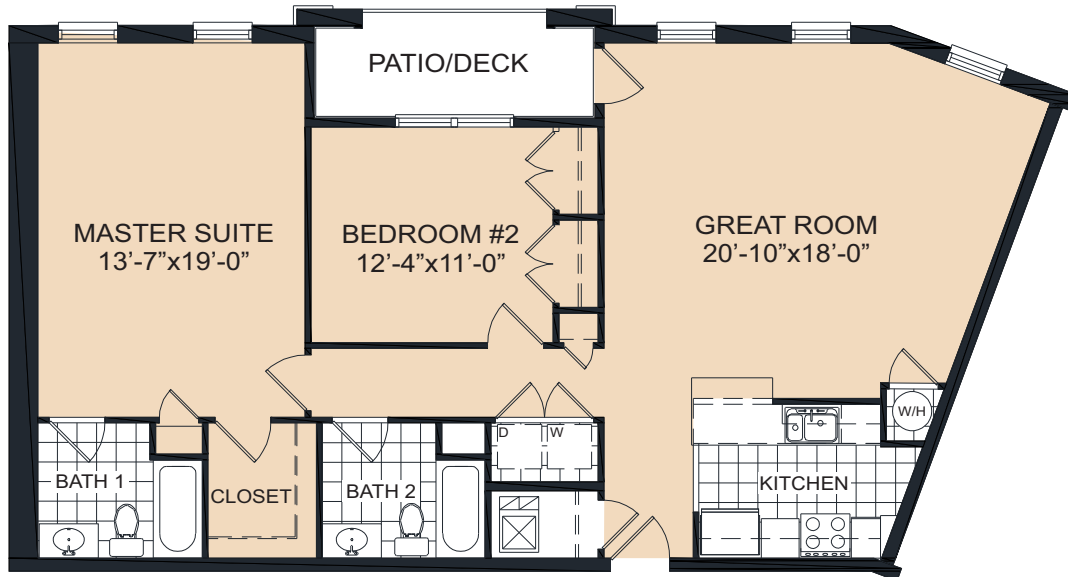

# The View 3

## The View 3

1,185 sq ft  
2 Bedroom - 2 Bath