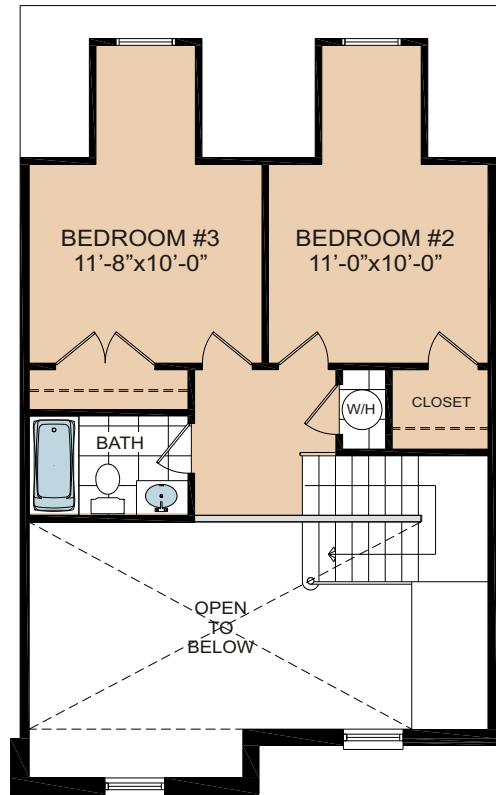

The Florence

The Florence

1,405 sq ft
3 Bedroom - 2-1/2 Bath

Community Amenities

Rosewood Pool and Fitness
Outside Pool
State of the Art Gym
All available to our Patrons

**Membership fees may apply.*

ASHFIELD TOWNHOMES