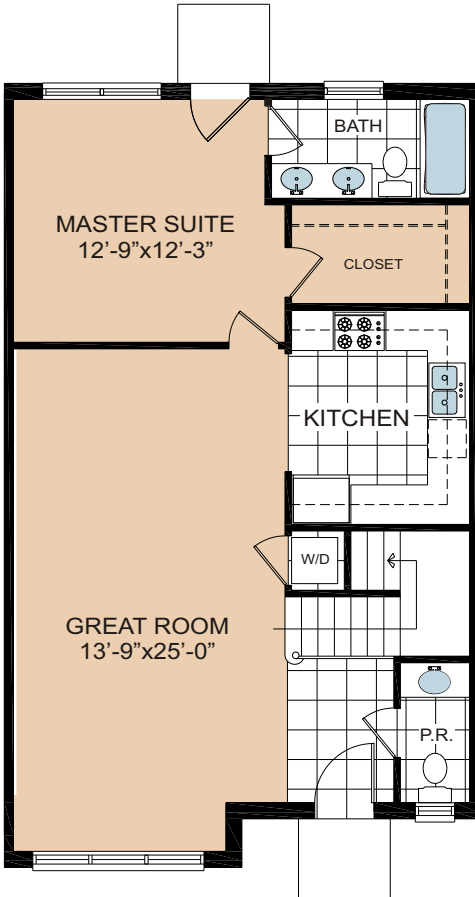

The Florence

The Florence

1,405 sq ft
3 Bedroom - 2-1/2 Bath

Community Amenities

Rosewood Pool and Fitness
Outside Pool
State of the Art Gym
All available to our Patrons

**Membership fees may apply.*

ASHFIELD TOWNHOMES