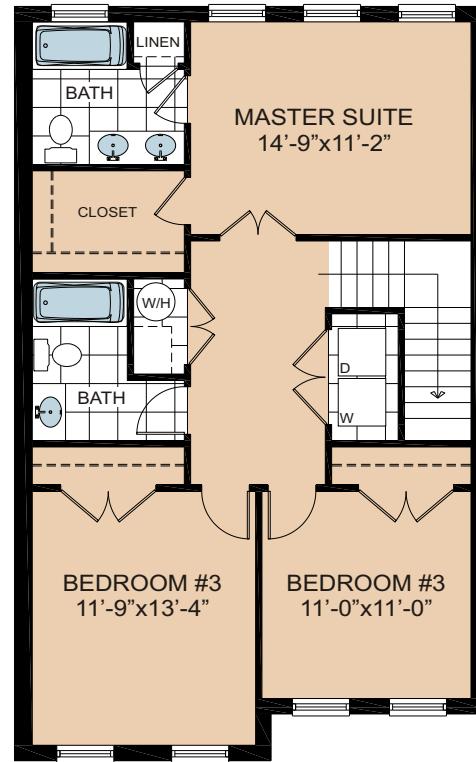

The Naples

The Naples

1,760 sq ft
3 Bedroom - 2-1/2 Bath

Community Amenities

Rosewood Pool and Fitness
Outside Pool
State of the Art Gym
All available to our Patrons

**Membership fees may apply.*

ASHFIELD TOWNHOMES