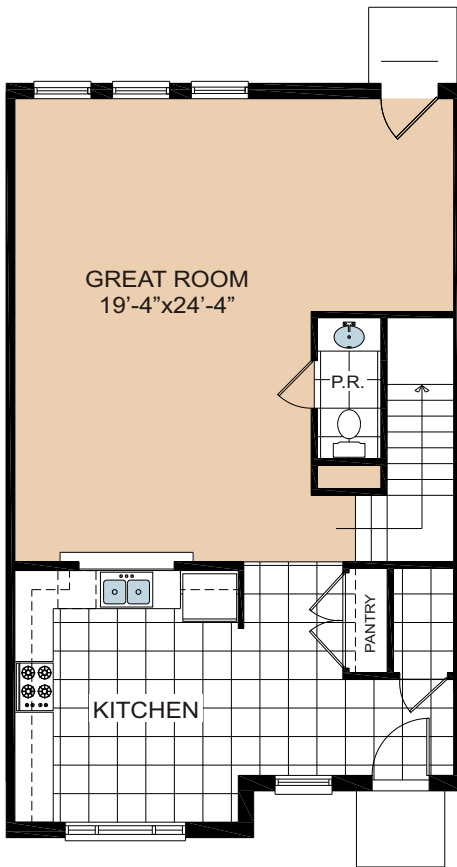

The Naples

The Naples

1,760 sq ft
3 Bedroom - 2-1/2 Bath

Community Amenities

Rosewood Pool and Fitness
Outside Pool
State of the Art Gym
All available to our Patrons

**Membership fees may apply.*

ASHFIELD TOWNHOMES