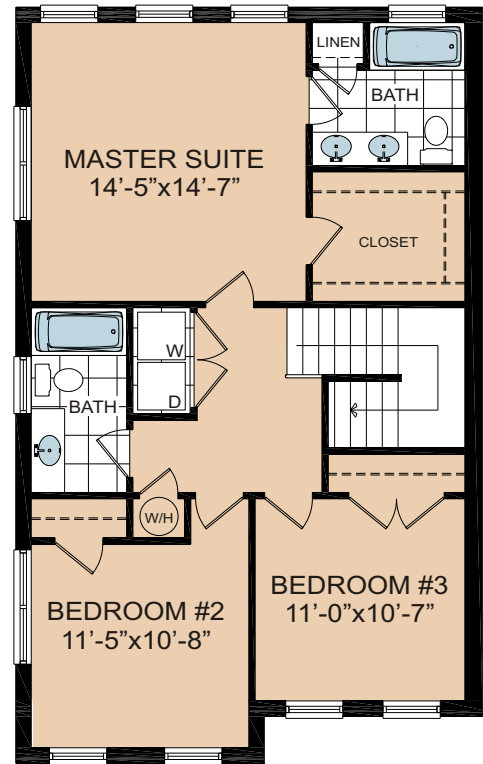

The Venice

The Venice

1,850 sq ft
3 Bedroom - 2-1/2 Bath

Community Amenities

Rosewood Pool and Fitness
Outside Pool
State of the Art Gym
All available to our Patrons

**Membership fees may apply.*

ASHFIELD TOWNHOMES