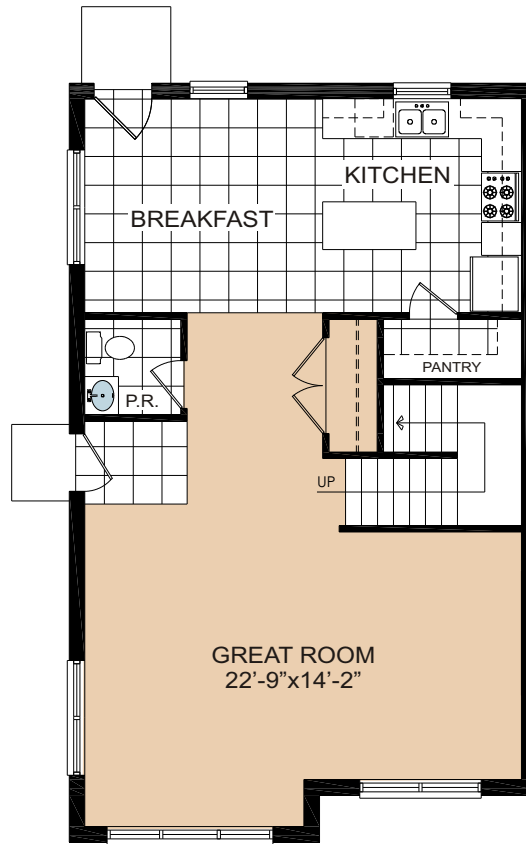

The Venice

The Venice

1,850 sq ft
3 Bedroom - 2-1/2 Bath

Community Amenities

Rosewood Pool and Fitness
Outside Pool
State of the Art Gym
All available to our Patrons

**Membership fees may apply.*

ASHFIELD TOWNHOMES