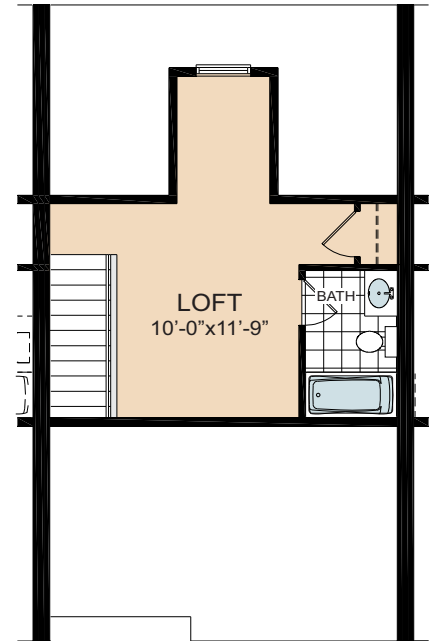

The Adams

The Adams

1,657 sq ft
2 Bedroom w/ Den & Loft
3-1/2 Bath

Community Amenities

Playground Area
BBQ - Area
Easy Access to I-81,
Restaurants and Shops

AVALON TOWNHOMES

4614-A Zana Court
Waynesboro, PA 17268