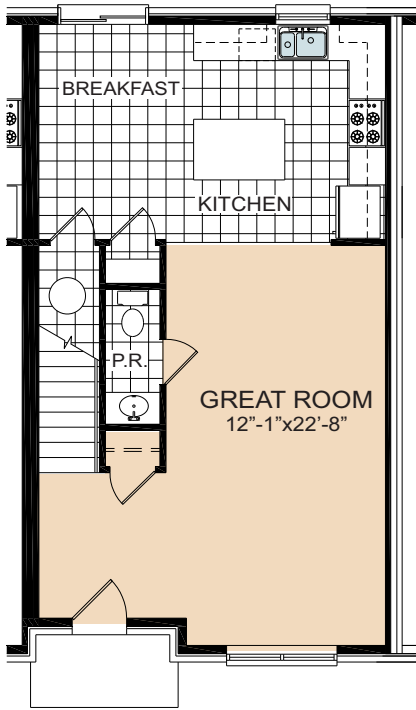

The Adams

The Adams

1,657 sq ft
2 Bedroom w/ Den & Loft
3-1/2 Bath

Community Amenities

Playground Area
BBQ - Area
Easy Access to I-81,
Restaurants and Shops

AVALON TOWNHOMES

4614-A Zana Court
Waynesboro, PA 17268