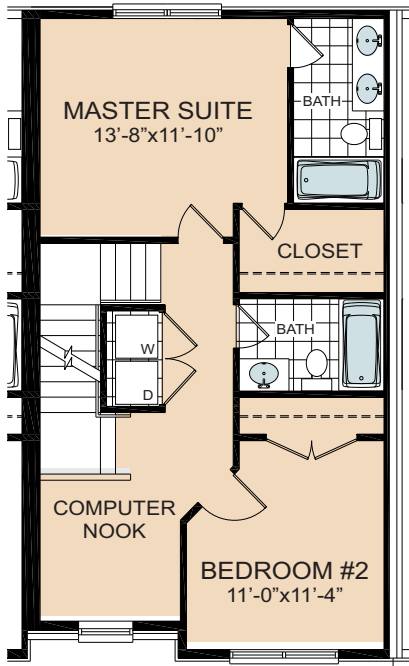

The Adams

The Adams

1,657 sq ft
2 Bedroom w/ Den & Loft
3-1/2 Bath

Community Amenities

Playground Area
BBQ - Area
Easy Access to I-81,
Restaurants and Shops

AVALON TOWNHOMES

4614-A Zana Court
Waynesboro, PA 17268