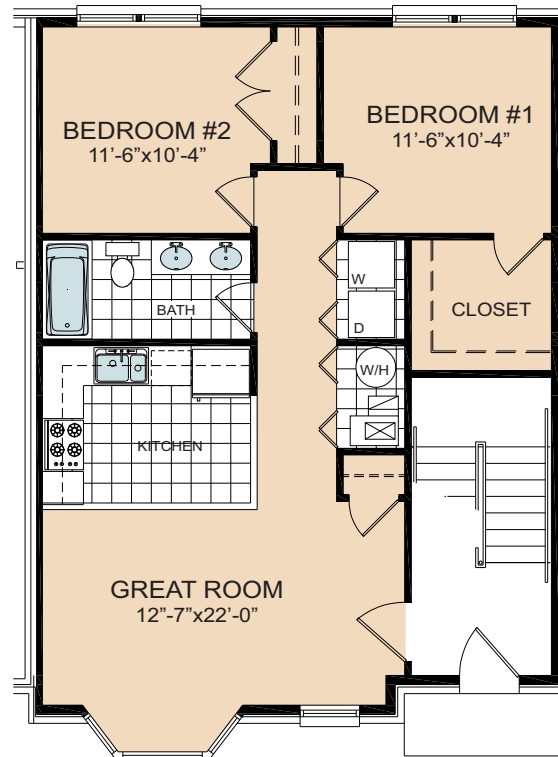

# The Benjamin

## The Benjamin

797 sq ft

2 Bedroom 1 Bath Condo