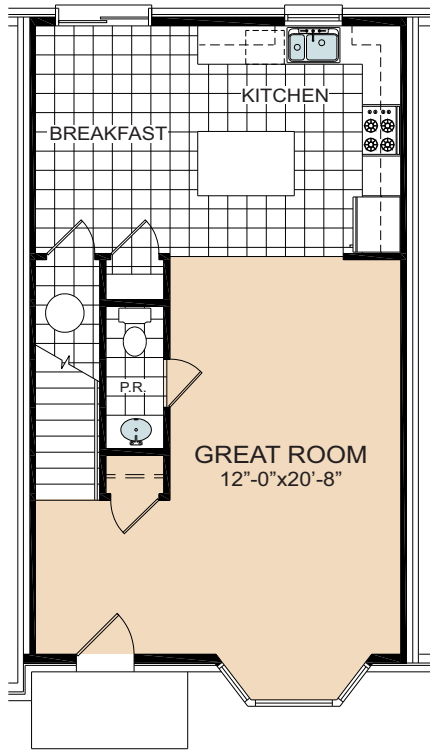

The Franklin

The Franklin

1,317 sq ft
2 Bedroom - 2-1/2 BATH

Community Amenities

Playground Area
BBQ - Area
Easy Access to I-81,
Restaurants and Shops

AVALON TOWNHOMES

4614-A Zana Court
Waynesboro, PA 17268