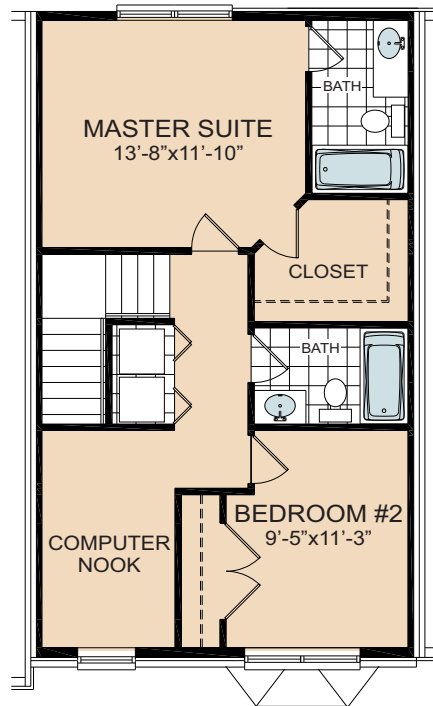

The Franklin

The Franklin

1,317 sq ft
2 Bedroom - 2-1/2 BATH

Community Amenities

Playground Area
BBQ - Area
Easy Access to I-81,
Restaurants and Shops

AVALON TOWNHOMES

4614-A Zana Court
Waynesboro, PA 17268