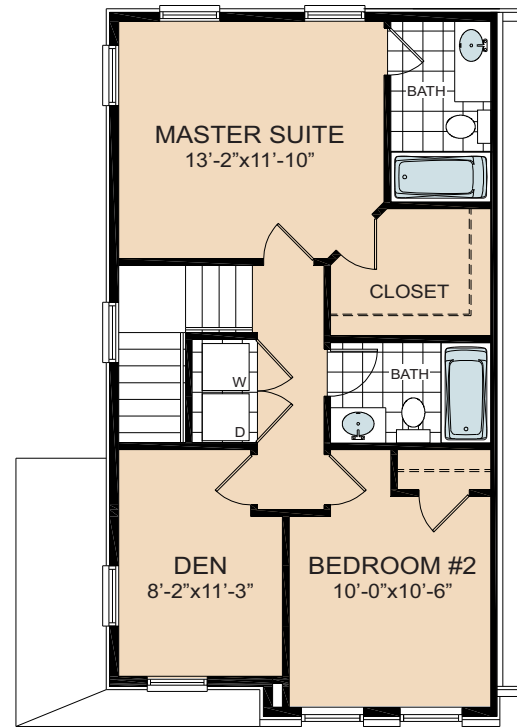

The Jefferson

FIRST FLOOR

SECOND FLOOR

The Jefferson

1,300 sq ft
2 Bedroom - 2 1/2 Baths

Community Amenities

Playground Area
BBQ - Area

Easy Access to I-81,
Restaurants and Shops