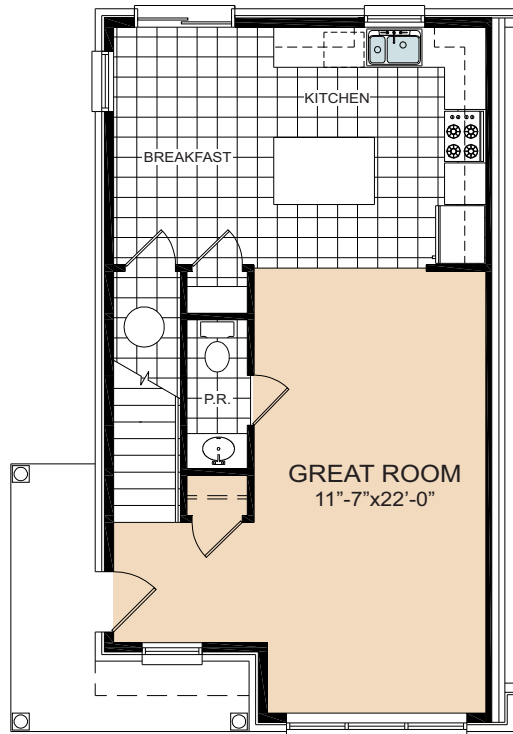

The Jefferson

FIRST FLOOR

SECOND FLOOR

The Jefferson

1,300 sq ft
2 Bedroom - 2 1/2 Baths

Community Amenities

Playground Area
BBQ - Area

Easy Access to I-81,
Restaurants and Shops