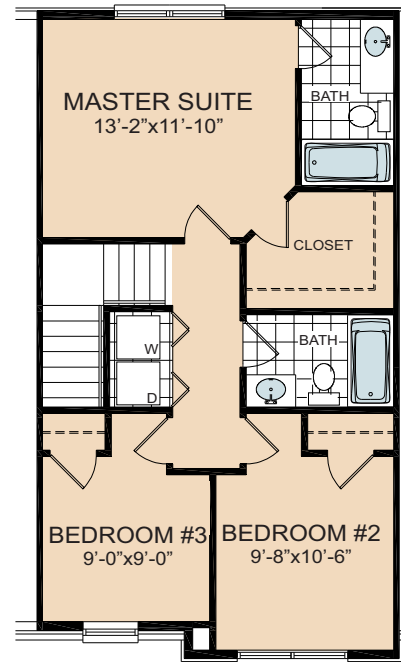

The Washington

FIRST FLOOR

SECOND FLOOR

The Washington

1,346 sq ft
3 Bedroom - 2 1/2 Baths

Community Amenities

Playground Area
BBQ - Area
Easy Access to I-81,
Restaurants and Shops

AVALON TOWNHOMES