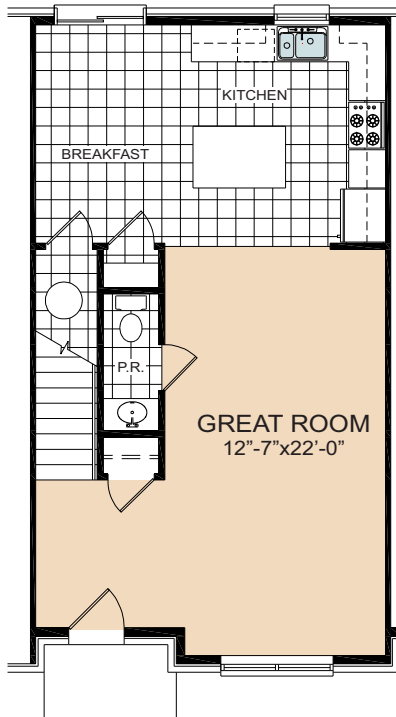

The Washington

FIRST FLOOR

SECOND FLOOR

The Washington

1,346 sq ft
3 Bedroom - 2 1/2 Baths

Community Amenities

Playground Area
BBQ - Area
Easy Access to I-81,
Restaurants and Shops

AVALON TOWNHOMES