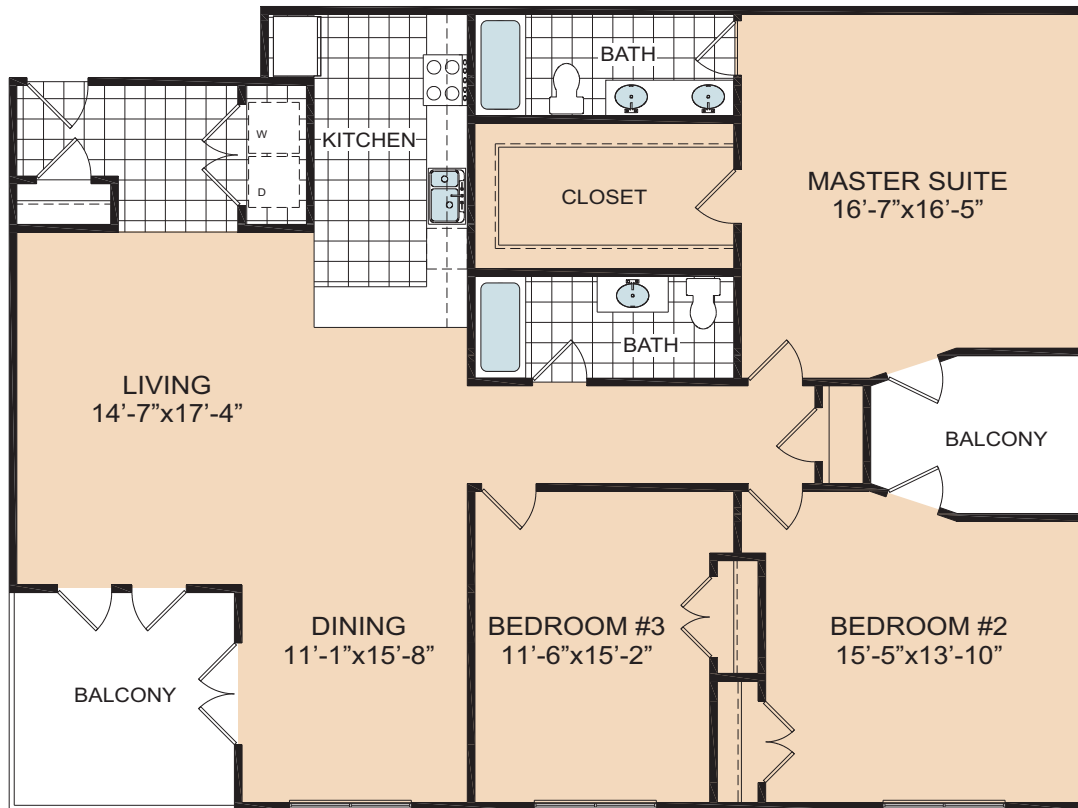

Type B Unit

Type B Unit

1,850 sq ft
3 Bedroom - 2 Bath

Community Amenities

Rosewood Pool and Fitness
Outside Pool
24hr Gym
All available to our Patrons

**Membership fees may apply.*

THE GRAND

Rosewood Village
20321 The Gardens - Hagerstown, MD 21742