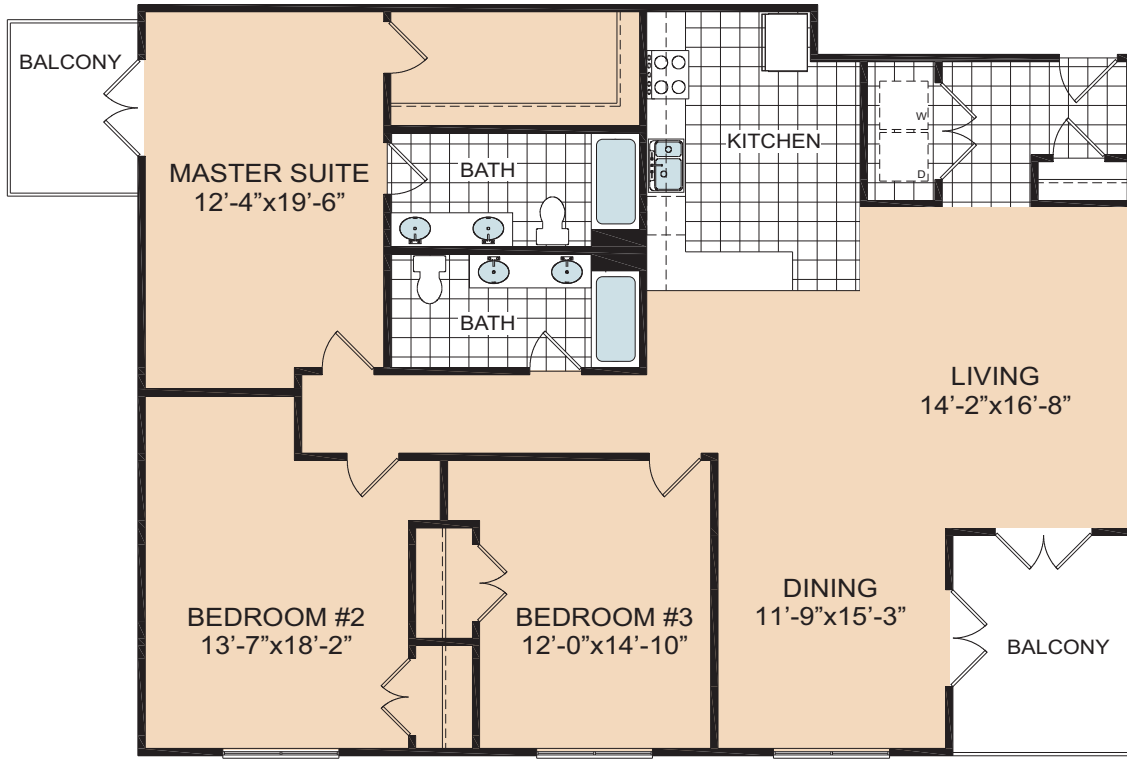

Type C Unit

Type C Unit

1,850 sq ft
3 Bedroom - 2 Bath

Community Amenities

Rosewood Pool and Fitness
Outside Pool
24hr Gym
All available to our Patrons

**Membership fees may apply.*

THE GRAND

Rosewood Village
20321 The Gardens - Hagerstown, MD 21742