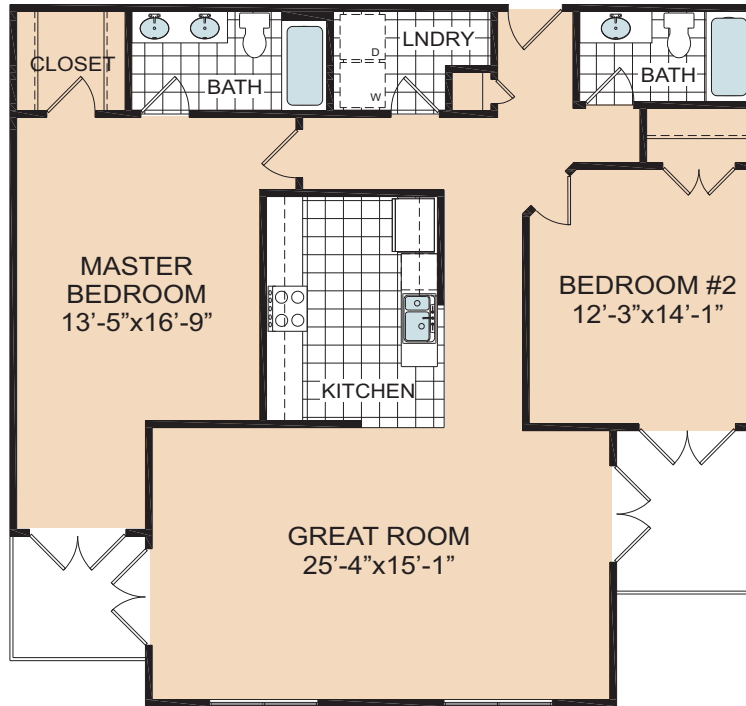

Type E Unit

Type E Unit

1,418 sq ft
2 Bedroom - 2 Bath

Community Amenities

Rosewood Pool and Fitness
Outside Pool
24hr Gym
All available to our Patrons

**Membership fees may apply.*

THE GRAND

Rosewood Village
20321 The Gardens - Hagerstown, MD 21742