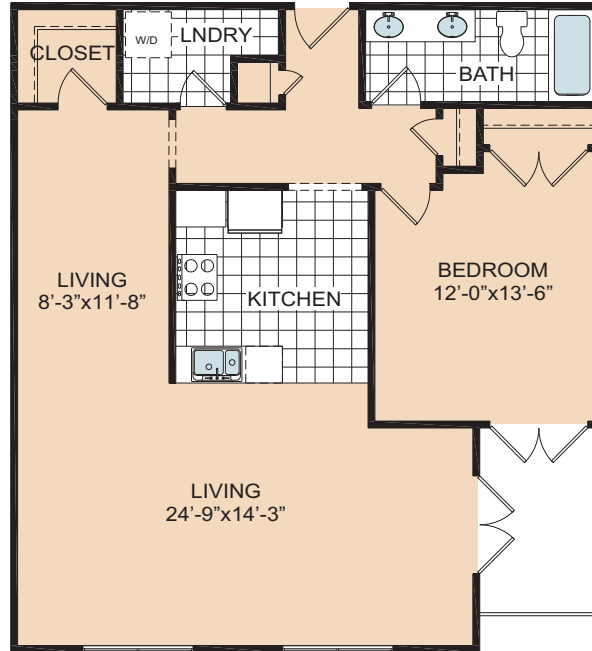

Type F Unit

Type F Unit

1,060 sq ft
1 Bedroom - 1 Bath

Community Amenities

Rosewood Pool and Fitness
Outside Pool
24hr Gym
All available to our Patrons

**Membership fees may apply.*

THE GRAND

Rosewood Village
20321 The Gardens - Hagerstown, MD 21742