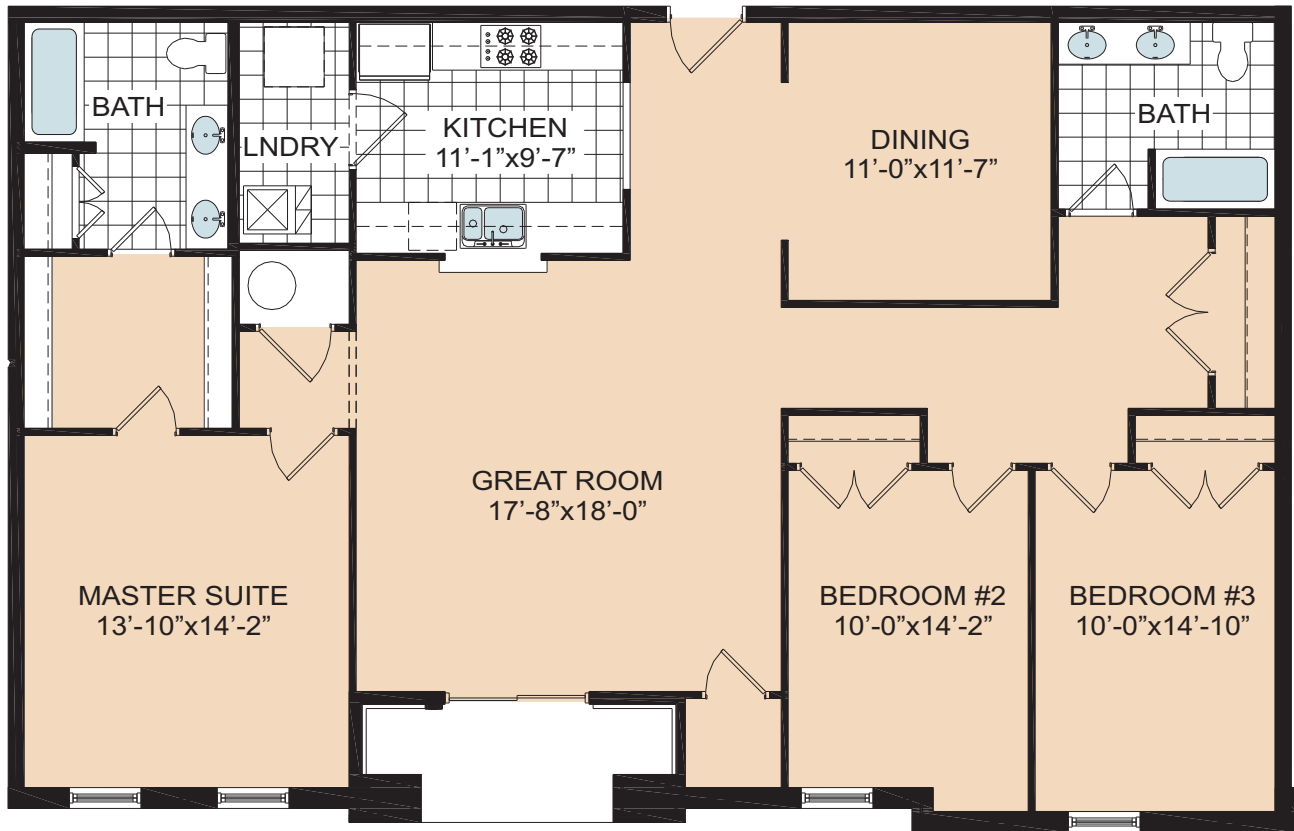

The Woodcrest

The Woodcrest

1,701 sq ft
3 Bedroom - 2 Bath
Separate Dining Room

Community Amenities

Rosewood Pool and Fitness
Outside Pool
24hr Gym
All available to our Patrons

**Membership fees may apply.*