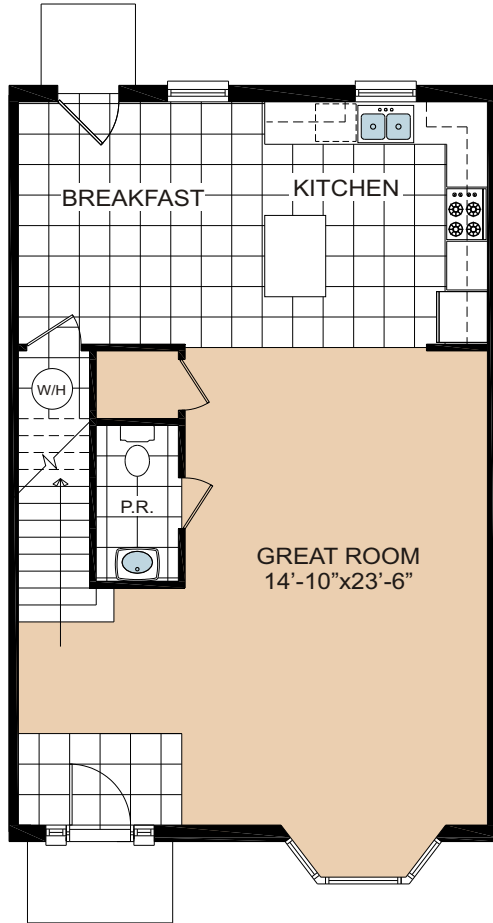

The Milan

The Milan

1,760 sq ft
3 Bedroom - 2-1/2 Bath

Community Amenities

Rosewood Pool and Fitness
Outside Pool
State of the Art Gym
All available to our Patrons

**Membership fees may apply.*

ASHFIELD TOWNHOMES