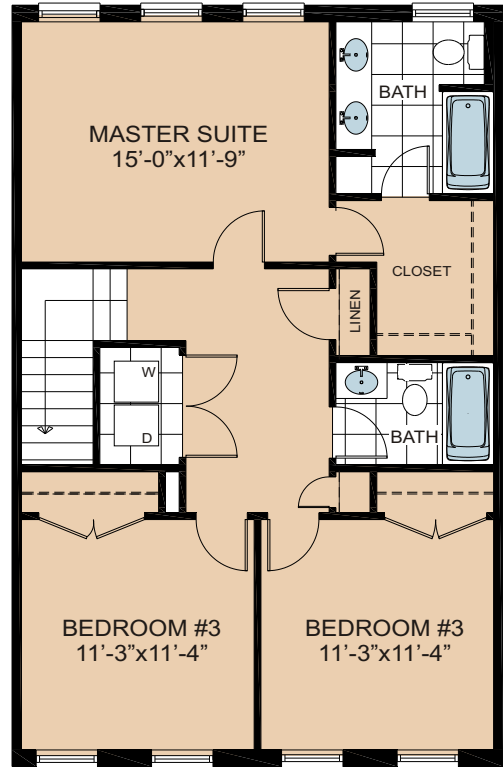

The Milan

The Milan

1,760 sq ft
3 Bedroom - 2-1/2 Bath

Community Amenities

Rosewood Pool and Fitness
Outside Pool
State of the Art Gym
All available to our Patrons

**Membership fees may apply.*

ASHFIELD TOWNHOMES